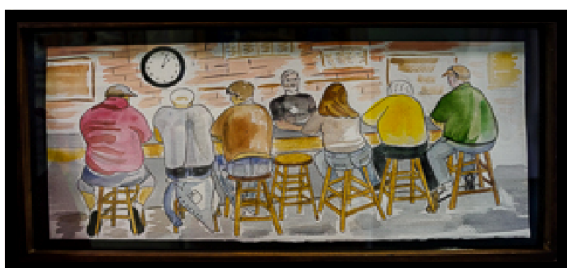

Alice Dressner: Sunflower

Shana Spooner: Bottoms Up

Jane Moody: Under The Tree

Peg Parsons: Hereafter

Linda Yarock: Frog

P. Parsons: Happy Hour at the Old Goat

Pat DeWeese: Orange Trees